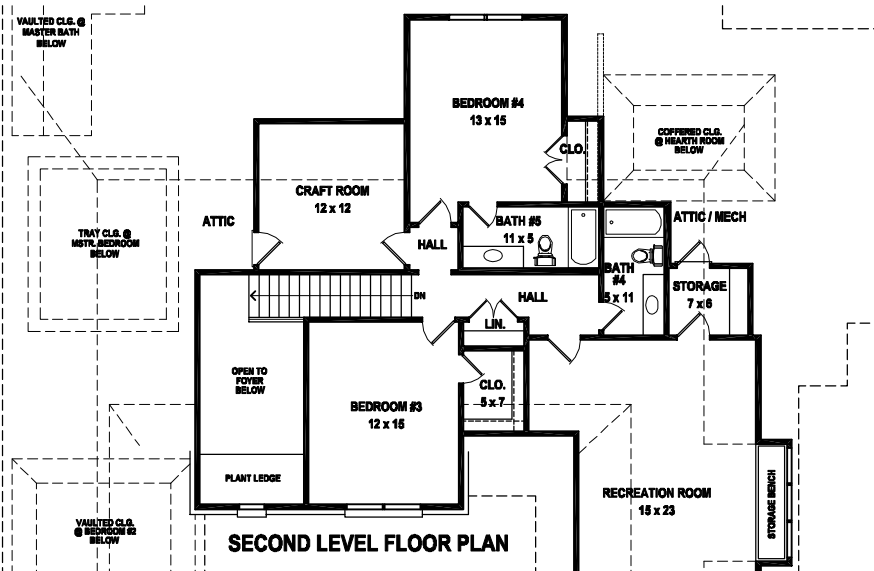

Photo or Rendering May Reflect Changes Made in Field.

- SQUARE FOOTAGE**
 3329 HEATED DOWN
 1393 HEATED UP
 799 GARAGES
 59 FRONT & SIDE PORCHES
- 4722 TOTAL HEATED AREA**
5521 TOTAL ENCLOSED AREA
5580 TOTAL UNDER ROOF

10'-0" CEILINGS DOWN
 9'-0" CEILINGS UP
 EXCEPT WHERE NOTED
 OTHERWISE ON PLAN

PLAN NO. 3294-1393-859-FC KAS

Artist's conceptions, all plans subject to change.
 CMH 03-17-15

CORDOVA, TN 901-755-8840
 251 GERMANTOWN BEND COVE
 CORDOVA, TN 38018