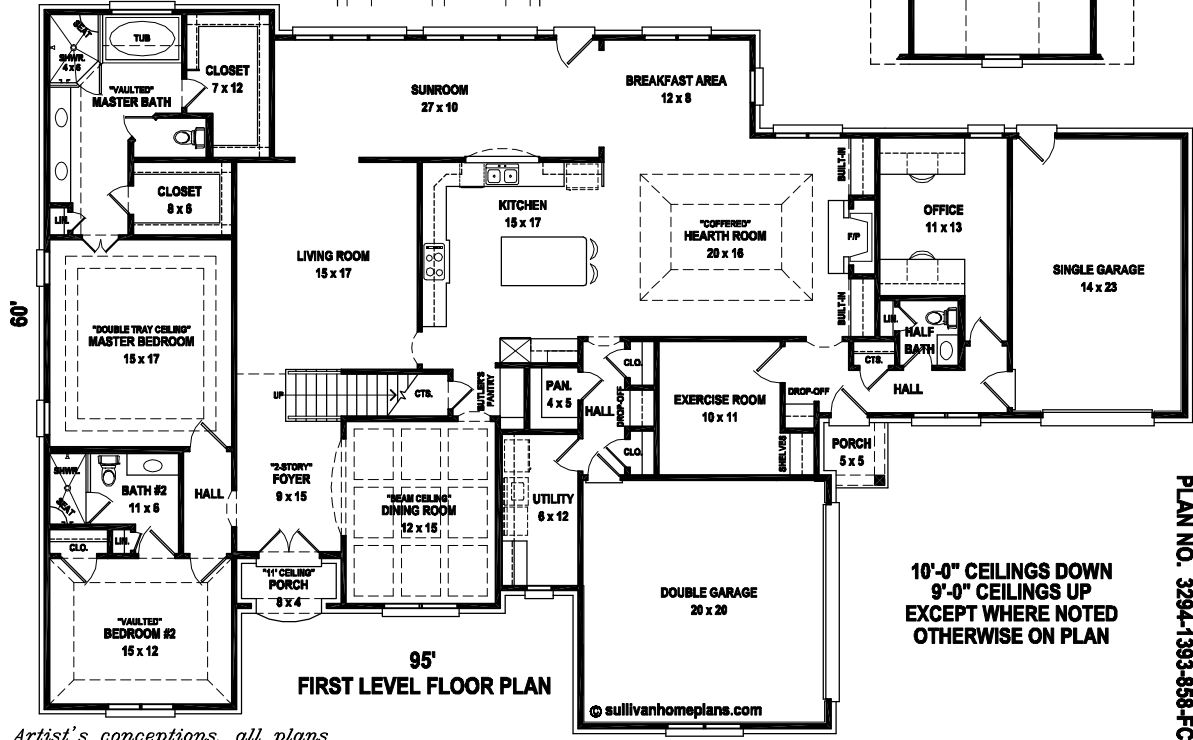

Photo or Rendering May Reflect Changes Made in Field.

- SQUARE FOOTAGE**
 3329 HEATED DOWN
 1393 HEATED UP
 799 GARAGES
 59 FRONT & SIDE PORCHES
- 4722 TOTAL HEATED AREA**
5521 TOTAL ENCLOSED AREA
5580 TOTAL UNDER ROOF

10'-0" CEILINGS DOWN
 9'-0" CEILINGS UP
 EXCEPT WHERE NOTED
 OTHERWISE ON PLAN

PLAN NO. 3294-1393-859-FC KAS

Artist's conceptions, all plans subject to change.
 CMH 03-17-15

CORDOVA, TN 901-755-8840
 251 GERMANTOWN BEND COVE
 CORDOVA, TN 38018